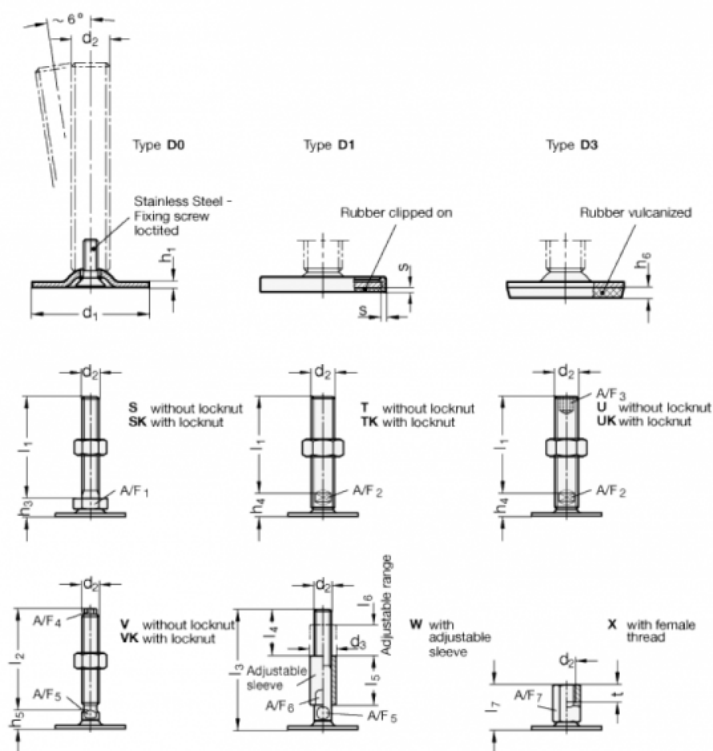

Article number: 204180M16100D0U

Description: E+G levelling foot
GN 41-80-M16-100-D0-U

Note: U Without nut, Hexagon socket at the top, Wrench flat at the bottom

Measures

A/F2 = 12

s =

A/F3 = 8

d1 = 80

d2 = M16

h1 = 3

h4 = 18

h6 =

l1 = 100